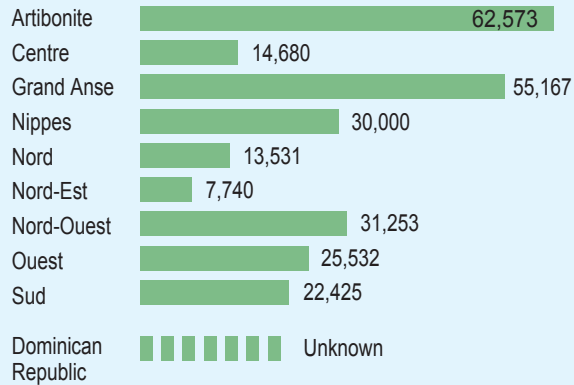

The Government estimates that 262,000 people have left Port-au-Prince using the free transportation being provided by the Government. The numbers listed below do not include people leaving Port-au-Prince by private means and going to other areas. As yet, those figures are undetermined.

Number of displaced by department receiving displaced

NORD-OUEST
31,253 people

NORD
13,531 people

CENTRE
14,680 people

NORD-EST
7,740 people

ARTIBONITE
62,573 people

GRANDE ANSE
55,167 people

NIPPES
30,000 people

SUD
22,425 people

OUEST
25,532 people